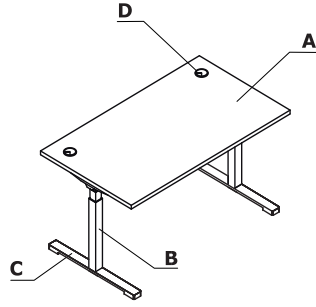

Colour combination - Ogi Drive

Material	Colour	Desks																
		A - Top	B - Frame	C - Foot Pro	D - Grommet	E - Mediabox M15, M14, M14H												
MFC	08 - black	✓																
	26 - aluminum satinato	✓																
	31 - canadian oak	✓																
	39 - polar birch	✓																
	64 - cocoa	✓																
	67 - white pastel	✓																
	106 - lowland walnut	✓																
	154 - anthracite	✓																
	167 - grey oak	✓																
	168 - natural oak	✓																
	169 - honey oak	✓																
	170 - acacia	✓																
	171 - dark walnut	✓																
	174 - beige matte	✓																
	02 - grey	✓																
183 - FENIX - black matte	✓*																	

\* option with an upcharge: worktop laminated in HPL FENIX - edges in either 08 - black or 160 - ash (with an upcharge)

Material	Colour	Desks														
		A - Top	B - Frame	C - Foot Pro	D - Grommet	E - Mediabox M15, M14, M14H										
Polypropylene	02 - grey				✓	✓										
	08 - black				✓	✓										
	24 - beige				✓	✓										
	67 - white pastel				✓	✓										
	154 - anthracite					✓										
Metal	M009 - aluminium semi-matt RAL 9006		✓	✓												
	M015 - white semi-matt RAL 9010		✓	✓												
	M154 - anthracite semi-matt RAL 7043		✓	✓												
	M115 - black semi-matt RAL 9005		✓	✓												
	25 - polished aluminum			✓*												
	M026 - olive semi-matte RAL 6013		✓**	✓**												
	M027 - blue semi-matte RAL5003		✓**	✓**												
	M028 - brick red semi-matte RAL 0404040		✓**	✓**												
	M029 - yellow semi-matte RAL 0807060		✓**	✓**												
	M030 - beige semi-matte RAL 0608005		✓**	✓**												