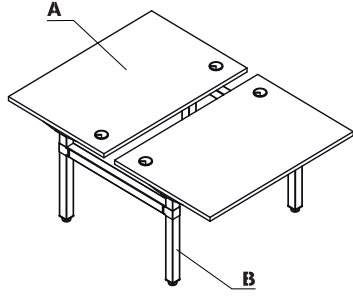

Colour combination - Ogi Drive

Material	Colour	Desks																
		A - Top	B - Frame	C - Foot Pro	D - Grommet	E - Mediabox M15, M14, M14H												
MFC	08 - black	✓																
	26 - aluminum satinato	✓																
	31 - canadian oak	✓																
	39 - polar birch	✓																
	64 - cocoa	✓																
	67 - white pastel	✓																
	106 - lowland walnut	✓																
	154 - anthracite	✓																
	167 - grey oak	✓																
	168 - natural oak	✓																
	169 - honey oak	✓																
	170 - acacia	✓																
	171 - dark walnut	✓																
	174 - beige matte	✓																
	02 - grey	✓																
183 - FENIX - black matte	✓*																	

\* option with an upcharge: worktop laminated in HPL FENIX - edges in either 08 - black or 160 - ash (with an upcharge)

Material	Colour	Desks														
		A - Top	B - Frame	C - Foot Pro	D - Grommet	E - Mediabox M15, M14, M14H										
Polypropylene	02 - grey				✓	✓										
	08 - black				✓	✓										
	24 - beige				✓	✓										
	67 - white pastel				✓	✓										
	154 - anthracite					✓										
Metal	M009 - aluminium semi-matt RAL 9006		✓	✓												
	M015 - white semi-matt RAL 9010		✓	✓												
	M154 - anthracite semi-matt RAL 7043		✓	✓												
	M115 - black semi-matt RAL 9005		✓	✓												
	25 - polished aluminum			✓*												
	M026 - olive semi-matte RAL 6013		✓**	✓**												
	M027 - blue semi-matte RAL5003		✓**	✓**												
	M028 - brick red semi-matte RAL 0404040		✓**	✓**												
	M029 - yellow semi-matte RAL 0807060		✓**	✓**												
	M030 - beige semi-matte RAL 0608005		✓**	✓**												