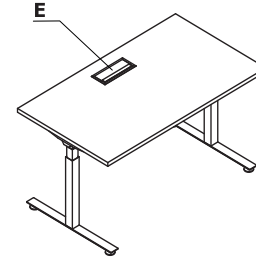

Colour combination - Ogi Drive

Material	Colour	Desks																
		A - Top	B - Frame	C - Foot Pro	D - Grommet	E - Mediabox M15, M14, M14H												
MFC	08 - black	✓																
	26 - aluminum satinato	✓																
	31 - canadian oak	✓																
	39 - polar birch	✓																
	64 - cocoa	✓																
	67 - white pastel	✓																
	106 - lowland walnut	✓																
	154 - anthracite	✓																
	167 - grey oak	✓																
	168 - natural oak	✓																
	169 - honey oak	✓																
	170 - acacia	✓																
	171 - dark walnut	✓																
	174 - beige matte	✓																
	02 - grey	✓																
183 - FENIX - black matte	✓*																	

\* option with an upcharge: worktop laminated in HPL FENIX - edges in either 08 - black or 160 - ash (with an upcharge)

Material	Colour	Desks														
		A - Top	B - Frame	C - Foot Pro	D - Grommet	E - Mediabox M15, M14, M14H										
Polypropylene	02 - grey				✓	✓										
	08 - black				✓	✓										
	24 - beige				✓	✓										
	67 - white pastel				✓	✓										
	154 - anthracite					✓										
Metal	M009 - aluminium semi-matt RAL 9006		✓	✓												
	M015 - white semi-matt RAL 9010		✓	✓												
	M154 - anthracite semi-matt RAL 7043		✓	✓												
	M115 - black semi-matt RAL 9005		✓	✓												
	25 - polished aluminum			✓*												
	M026 - olive semi-matte RAL 6013		✓**	✓**												
	M027 - blue semi-matte RAL5003		✓**	✓**												
	M028 - brick red semi-matte RAL 0404040		✓**	✓**												
	M029 - yellow semi-matte RAL 0807060		✓**	✓**												
	M030 - beige semi-matte RAL 0608005		✓**	✓**												